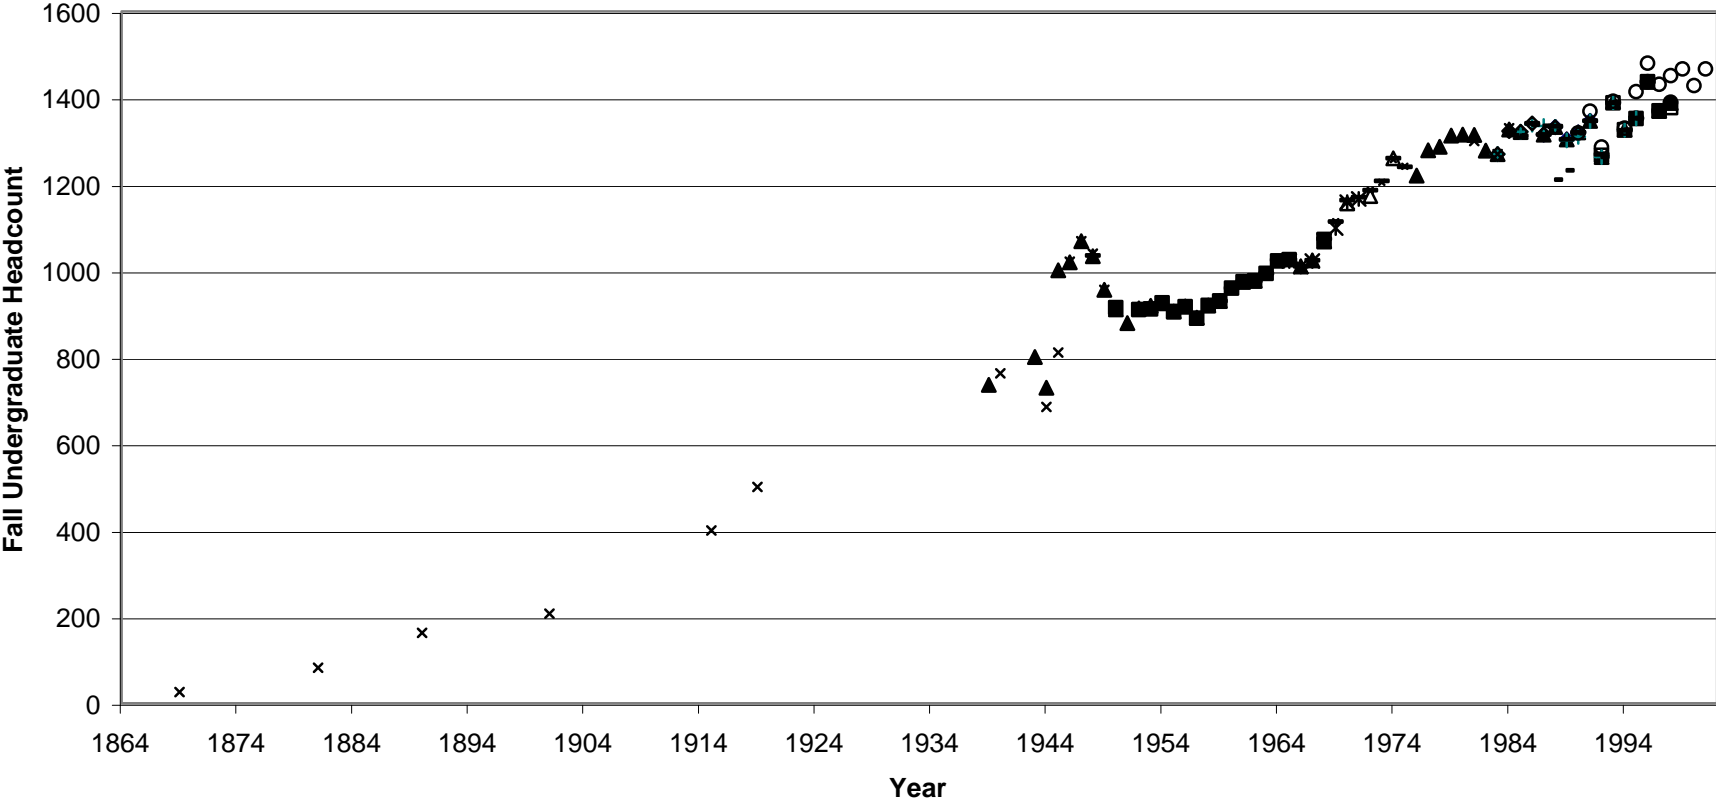

Swarthmore College Enrollment History

- Sources:**
- ◆ Registrar Electronic Records of "Enrolled"
 - ▲ PDE/HEGIS/IPEDS Fall Enrollments
 - ✕ PDE Opening Fall Enrollments
 - + Factbook 1996
 - Registrar's (Printed) Enrollment Statistics
 - Dept of Health, Educ & Welfare, Office of Education, Survey of Opening Fall Enrollments
 - ✕ Swarthmore College: An Informal History
 - Registrar Electronic Records of "Here"
 - ✕ HEGIS Opening Fall Enrollments
 - Provided by PDE
 - Calculated from Factbook 1996
 - ◇ Middle States Reports
 - ▲ Dept of Health, Educ & Welfare, Office of Civil Rights, Compliance Report
 - OIR Enrollment Information System Files